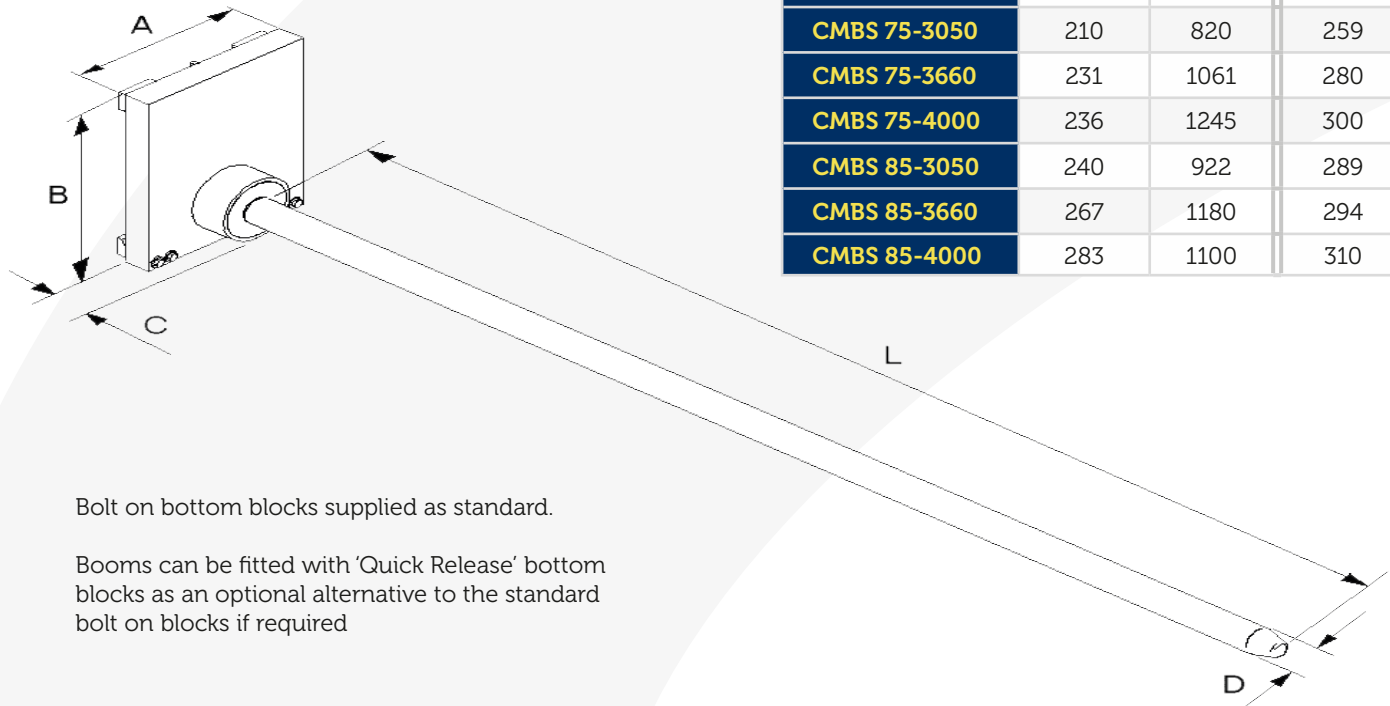

Weights & Dimensions

Model Ref	Class 2		Class 3	
	Weight (kgs)	C of G (mm)	Weight (Kgs)	C of G (mm)
CMBS 70-3050	197	764	245	612
CMBS 70-3660	215	995	263	811
CMBS 70-4000	223	1240	280	1225
CMBS 75-3050	210	820	259	665
CMBS 75-3660	231	1061	280	877
CMBS 75-4000	236	1245	300	1230
CMBS 85-3050	240	922	289	767
CMBS 85-3660	267	1180	294	999
CMBS 85-4000	283	1100	310	1085

Bolt on bottom blocks supplied as standard.

Booms can be fitted with 'Quick Release' bottom blocks as an optional alternative to the standard bolt on blocks if required.

Model Ref	Class 2		Class 3		'C' (mm)	'D' (mm)	'L' (mm)	Capacity @ 2000mm (Kgs)
	'A' (mm)	'B' (mm)	'A' (mm)	'B' (mm)				
CMBS 70-3050	400	500	500	600	140	70	3050	384
CMBS 70-3660	400	500	500	600	140	70	3660	384
CMBS 70-4000	400	500	500	600	140	70	4000	384
CMBS 75-3050	400	500	500	600	140	75	3050	480
CMBS 75-3660	400	500	500	600	140	75	3660	480
CMBS 75-4000	400	500	500	600	140	75	4000	480
CMBS 85-3050	400	500	500	600	140	85	3050	700
CMBS 85-3660	400	500	500	600	140	85	3660	700
CMBS 85-4000	400	500	500	600	140	85	4000	700