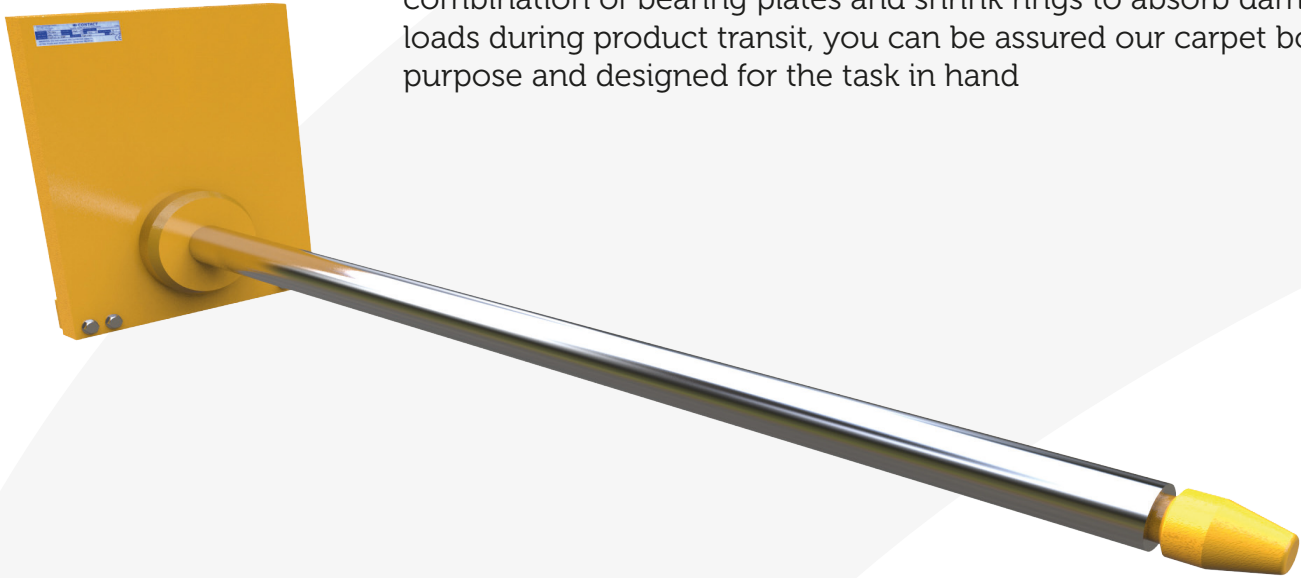

Our popular Carriage Mounted Carpet Boom offers an easy solution to the lifting and transport of carpets and all other floor covering or similar rolled materials.

With a unique threaded pole construction, the risk of stress weld failure is completely removed. Utilising high grade quality EN19T steel and a combination of bearing plates and shrink rings to absorb damaging shock loads during product transit, you can be assured our carpet booms are fit for purpose and designed for the task in hand

Features & Benefits

- Threaded pole design offers enhanced strength properties and long-term durability
- No welding need with threaded pole design which eliminates possibility of stress weld failure (common with inferior booms)
- High grade EN19T steel, offering strong, durable and long service life properties
- Bearing plate and shrink ring combination absorbs damaging shock loads during transit
- Leading edge nose cone designed to avoid damage to the roll being handled whilst offering easy 'glide in' pick up
- CE marked and supplied with Certificate of Conformity to meet health and safety regulations